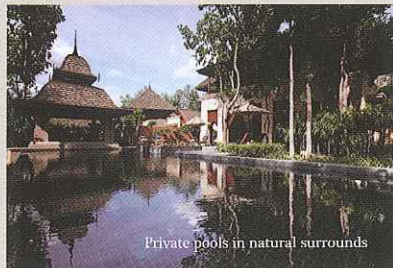

# LIFE BEYOND THE EVERYDAY

Actual photo taken at Residences at Four Seasons Resort Chiang Mai

Actual photo taken at The Estates Samui at Four Seasons Resort Koh Samui

Luxury living spaces

Private pools in natural surrounds

Refined interiors

Ocean view verandahs

Serene private pool residences in the mountains of Northern Thailand.  
Luxury pool villas overlooking the emerald waters of Koh Samui.  
Award-winning service from Four Seasons Resorts.

Experience luxury living refined to an art. Residences at Four Seasons Resort Chiang Mai features three- and four-bedroom residences set in the valleys of Chiang Mai, starting from THB 148 million. The Estates Samui, located adjacent to Four Seasons Resort Koh Samui, offers luxury seaview pool villas, starting from THB 105 million.