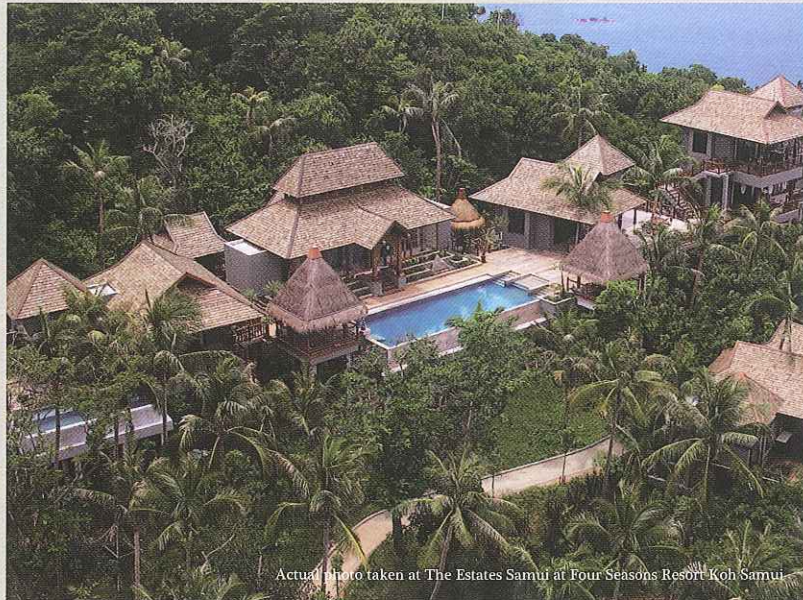

# LIFE BEYOND THE EVERYDAY

Actual photo taken at Residences at Four Seasons Resort Chiang Mai

Actual photo taken at The Estates Samui at Four Seasons Resort Koh Samui

Luxury living spaces

Private pools in natural surrounds

Refined interiors

Ocean view verandahs

Serene private pool residences in the mountains of Northern Thailand.  
Luxury pool villas overlooking the emerald waters of Koh Samui.  
Award-winning service from Four Seasons Resorts.

Experience luxury living refined to an art. Residences at Four Seasons Resort Chiang Mai features three- and four-bedroom residences set in the valleys of Chiang Mai, starting from THB 148 million. The Estates Samui, located adjacent to Four Seasons Resort Koh Samui, offers luxury seaview pool villas, starting from THB 105 million.