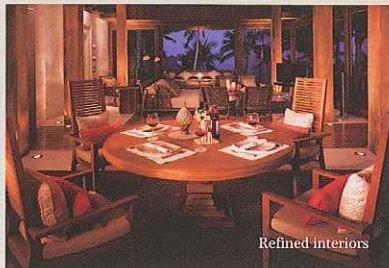

# LIFE BEYOND THE EVERYDAY

Actual photo taken at Residences at Four Seasons Resort Chiang Mai

Actual photo taken at The Estates Samui at Four Seasons Resort Koh Samui

Luxury living spaces

Private pools in natural surrounds

Refined interiors

Ocean view verandahs

Serene private pool residences in the mountains of Northern Thailand.  
Luxury pool villas overlooking the emerald waters of Koh Samui.  
Award-winning service from Four Seasons Resorts.

Experience luxury living refined to an art. Residences at Four Seasons Resort Chiang Mai features three- and four-bedroom residences set in the valleys of Chiang Mai, starting from THB 148 million. The Estates Samui, located adjacent to Four Seasons Resort Koh Samui, offers luxury seaview pool villas, starting from THB 105 million.